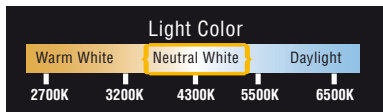

220lm

## LED SOLAR WALL LIGHT WITH MOTION SENSOR • 1 Pack

Automatic switch-on  
with motion sensor

**12x LED** 220 Lumen  
**2x LED** 6 Lumen

SOLAR | **8h** | IP65

High quality plastic

### SL015EZ

Color temperature

Neutral white: 4000K

Material

High quality plastic

Function

- Motion sensor switches to full 220 lumen on the frontside and 6 lumen on the backside when motion is detected
- **Mode A:** 10 seconds no motion detection: 11 lumen of nightlight frontside, 1 lumen backside
- **Mode B:** If no motion detection after 10 seconds: frontlight off & 6 lumen standby nightlight inside
- **Detection sensor: 6 meters**
- **Sensor angle: 120°**

Batteries

1x 1200mAh 3.7V 18650 Li-Ion included

Runtime

Long runtime, up to 8 hours

No./type of LEDs

14x neutral white LED

Product dimensions

Height: 14.40cm, Width: 9.60cm